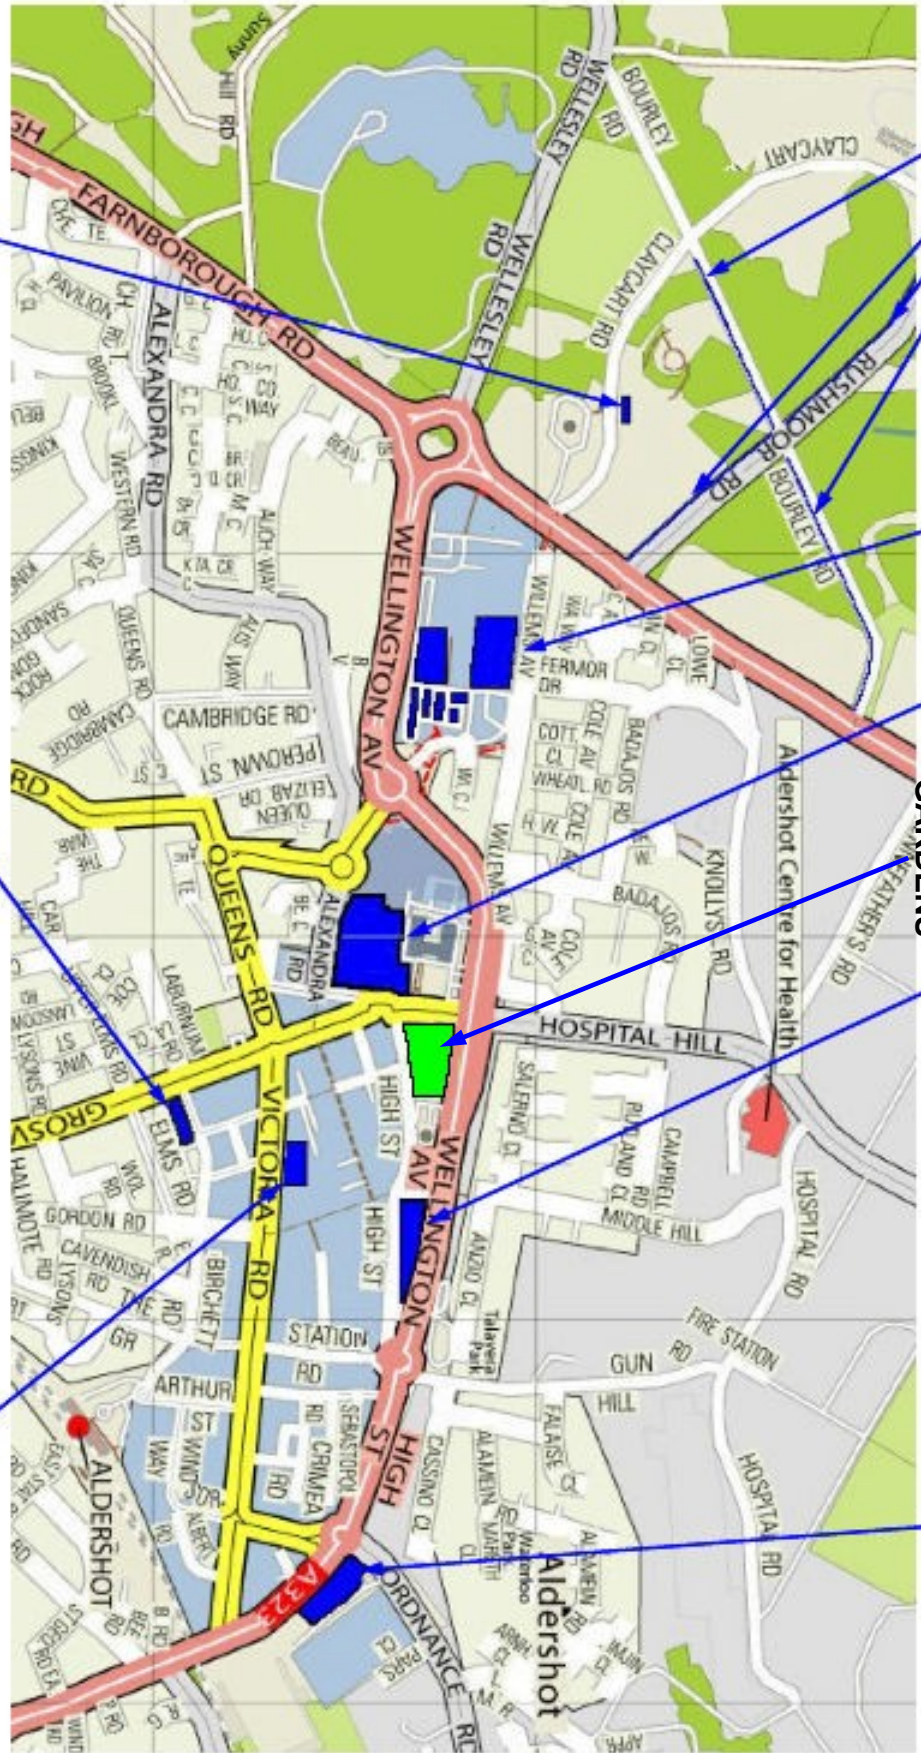

**PARKING ON ONE SIDE OF RUSHMOOR ROAD AND BOURLEY ROAD**

**TESCO CAR PARK (TIME LIMITED PARKING)**

**MORRISON CAR PARK (TIME LIMITED PARKING)**

**HIGH STREET MULTI - STORY CAR PARK**

**PARSONS CAR PARK**

**PRINCES  
GARDENS**

**WELLINGTON CAR PARK (OPEN 0800—1830)**

**BIRCHETT ROAD CAR PARK**

**VICTORIA ROAD MULTI - STORY CAR PARK**